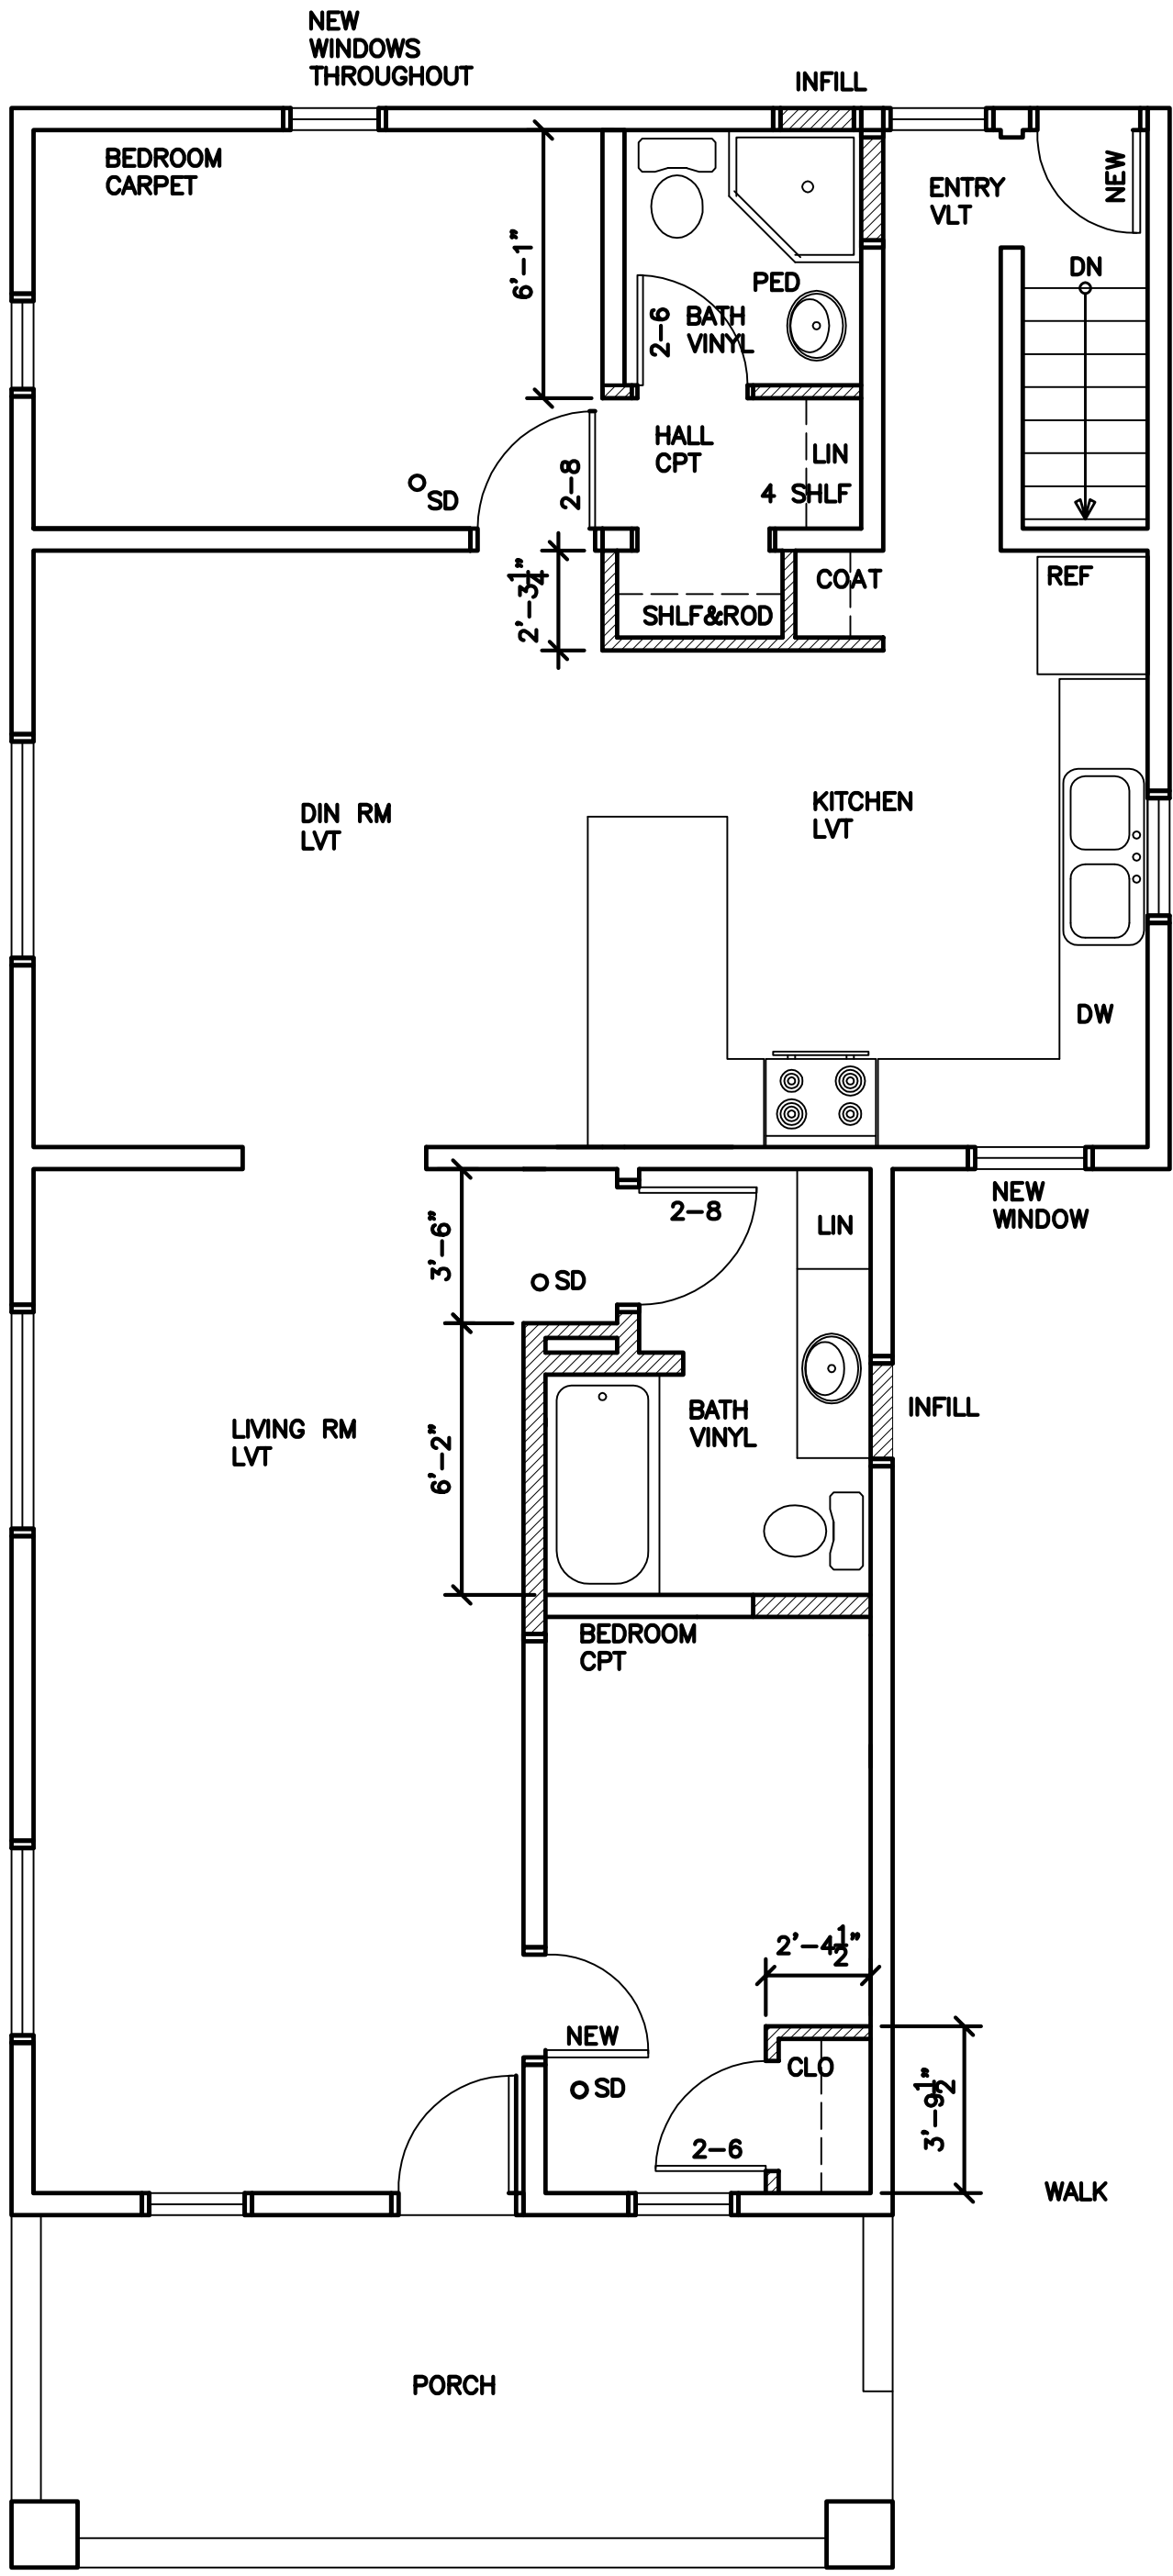

1
D1.0

DEMO PLAN - 121 N. WALNUT

SCALE: 1/4"=1'-0"

GATE

HATCHED AREAS INDICATES
NEW CONST.

GATE

1
A1.0

1ST FLR PLAN - 121 N. WALNUT

SCALE: 1/4"=1'-0"
NOV. 28, 2016